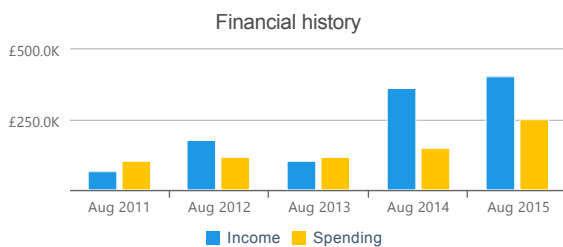

Data for financial year ending 31 August 2015

Salford Lads' And Girls' Club

Overview

Income

£402.9K

Spending

£250.6K

Status

Up-to-date

Charity no. 521315

Contact details

Website:

<http://www.salfordladsclub.org.uk>

Email: info@salfordladsclub.org.uk

Tel: 0161 872 3767

Public address

Mr B Ball, Salford Lads Club, St. Ignatius Walk, Salford, M5 3RX

Aims & activities

The building has been in continuous use since 1903 and operates clubs for sports and arts for local young people. It has a stand alone Lads Club, a Girls Club and a mixed younger age group, Kidzwideamz. The building is led by volunteers with part time staff currently (2013- 2016) funded by the BBC Children in Need .The Lads Club organise an annual camping holiday which has operated for 109 years.

What the charity does

Education/training
Amateur sport

Who the charity helps

Children/young people
People with disabilities

How the charity works

Provides human resources
Provides buildings/facilities/open space

Financials

Fundraising

Raises funds from the Public

Documents

Accounts and trustees' annual report

31 Aug 2015
(2,995KB)

31 Aug 2014
(155KB)

31 Aug 2013

31 Aug 2012