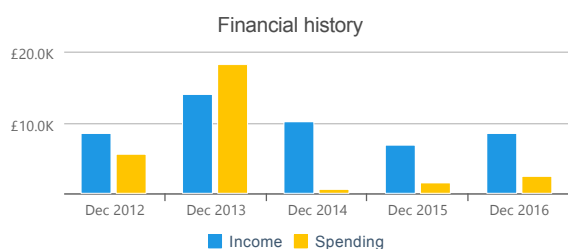

Data for financial year ending 31 December 2016

Friends Of The Parish Of Haslemere

Overview

Income

£8.5K

Spending

£2.5K

Status

Up-to-date

Charity no. 1103504

Contact details

Website: <http://Barnfield.PathfieldsClose>
Email: haslemereparish@aol.com
Tel: 01428 643320

Public address

Mr John Worlidge, Barnfield, Pathfields Close, Haslemere, GU27 2BL

Aims & activities

The creation of a flow of Gift-Aid funds for the conservation and maintenance of the fabric and buildings of the two Parish Churches. Subscriptions and Donations (Gift Aided) produce 74074 of our income. We are now on our 4th year of successful winter Saturday morning Coffee Concerts in St Bartholomew's Church mainly Organ recitals..

What the charity does

Arts/culture/heritage/science
Environment/conservation/heritage

Who the charity helps

Other charities or voluntary bodies
The general public/mankind

How the charity works

Makes grants to organisations
Provides buildings/facilities/open space

Financials

Documents

Charitable objects

FOR THE PUBLIC BENEFIT FOR THE UPKEEP, REPAIR, MAINTENANCE AND IMPROVEMENT OF THE FABRIC, CONTENTS, AND EQUIPMENT OF THE CHURCHES OF ST BARTHOLOMEW AND ST CHRISTOPHER, HASLEMERE AND THE ADJOINING CHURCHYARDS AND THE CHURCH HALL KNOWN AS THE LINK, DERBY ROAD, HASLEMERE.

Governing document

DECLARATION OF TRUST DATED 9 FEBRUARY 2004 AS AMENDED BY SUPPLEMENTAL DEED DATED 4 APRIL 2004

Organisation type

Standard registration

Area of benefit

Haslemere

Other names

Friends Of Haslemere Parish